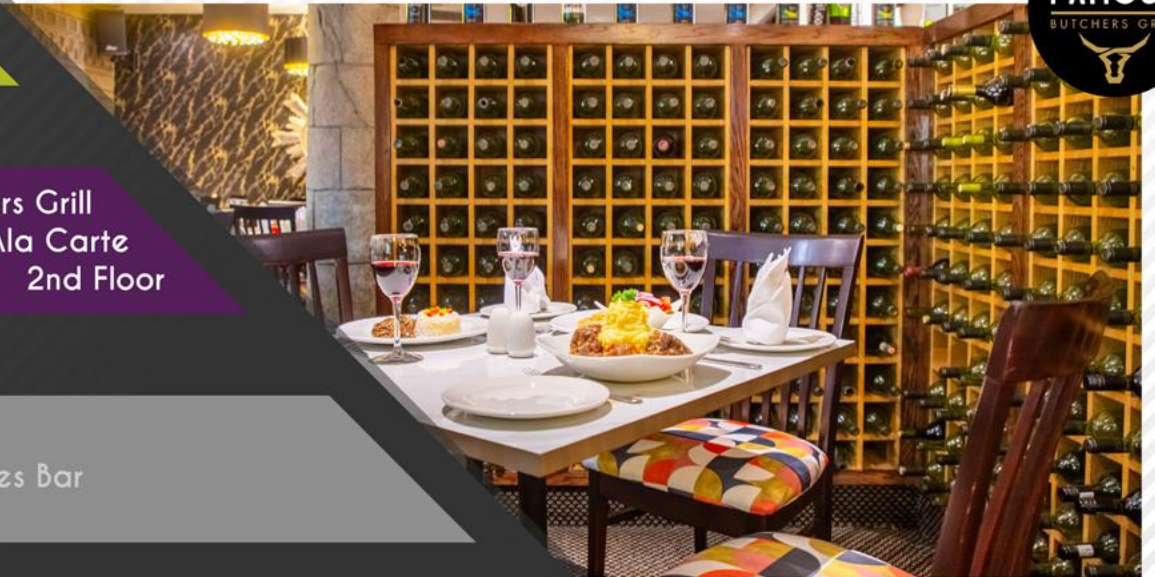

FOOD & BEVERAGE

BREAKFAST

06H30 10H00

Breakfast Room
5th Floor

The Famous Butchers Grill
Ala Carte
2nd Floor

LUNCH

12H00 16H00

DINNER

18H00 22H30

The Famous Butchers Grill
Ala Carte
2nd Floor

ROOM SERVICE The Famous Butchers Grill

UNTIL 22H30

BEVERAGE The James Bar

The Famous Butchers Grill is a chic steakhouse specializing in superior, SA "A" grade steaks, matured to perfection. Diners can expect to be entertained when dining at The Famous Butchers Grill as this establishment is one of few in Cape Town where you can enjoy live music every night of the week. Although the restaurant specialises in the meat connoisseur, all culinary preferences are catered for - including vegetarians.

The restaurant is open daily for lunch and dinner. The enclosed area is ideal for private functions.